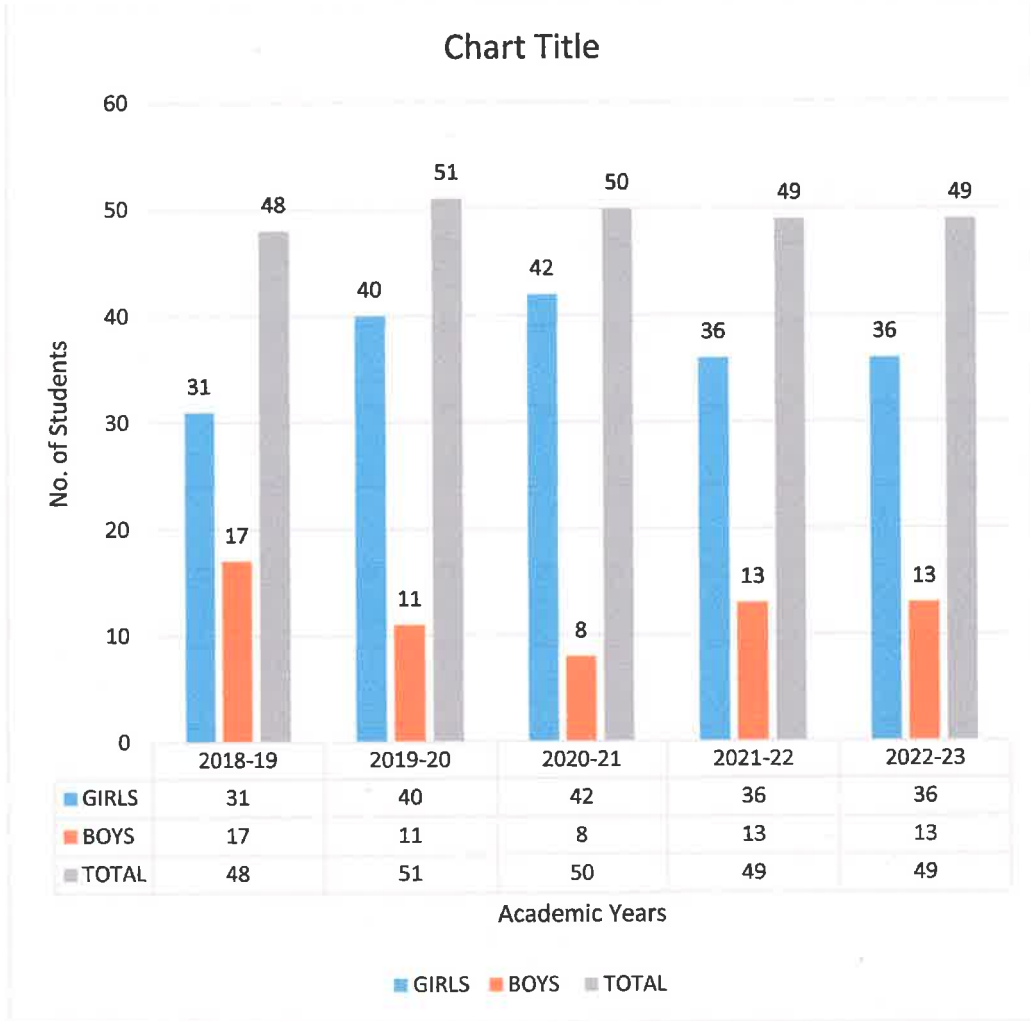

STUDENTS STRENGTH FOR B.Ed.

Total number of students which took admission from the session 2018-23 was 247 out of which girls were 185 which is 74.8% of total admissions

डॉ० सुभाष चंद्र श्रीवास्तव
प्राचार्य
दयानन्द स्मार्ट स्कूल पीठ सी० कॉलेज
रायबरेली, रायबरेली

Principal
SRI KRISHNA DUTT ACADEMY
2D/HS-1, Vrindavan Yojana
Raibareilly Road, Lucknow