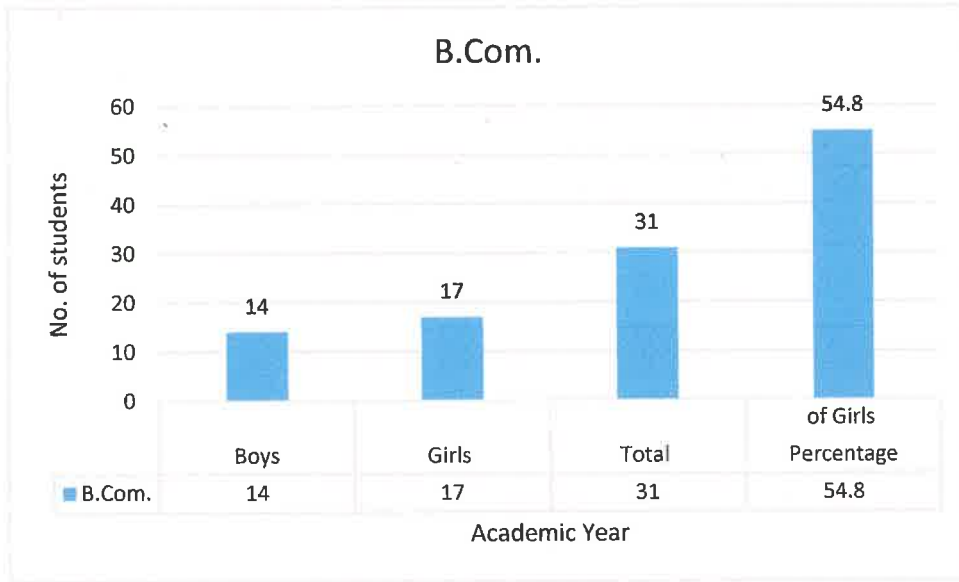

Session: 2022 – 23

Session 2022-23				
	Boys	Girls	Total	Percentage of Girls
B.Com.	14	17	31	54.8

Graphical Representation of Gender Audit

In the session 2022-23, the total number of students admitted in B.Com were 31 out of which total number of girls was 17 and % of girls with respect to total number of students was 54.8%

डॉ० सुभाष चन्द्र श्रीवास्तव
प्राचार्य
दयानन्द प्रज्ञापीठ जी० कॉलेज
बछरावाँ, राँची

Principal
SRI KRISHNA DUTT ACADEMY
2D/HS-1, Vrindavan Vaidya
Raibareilly Rd.