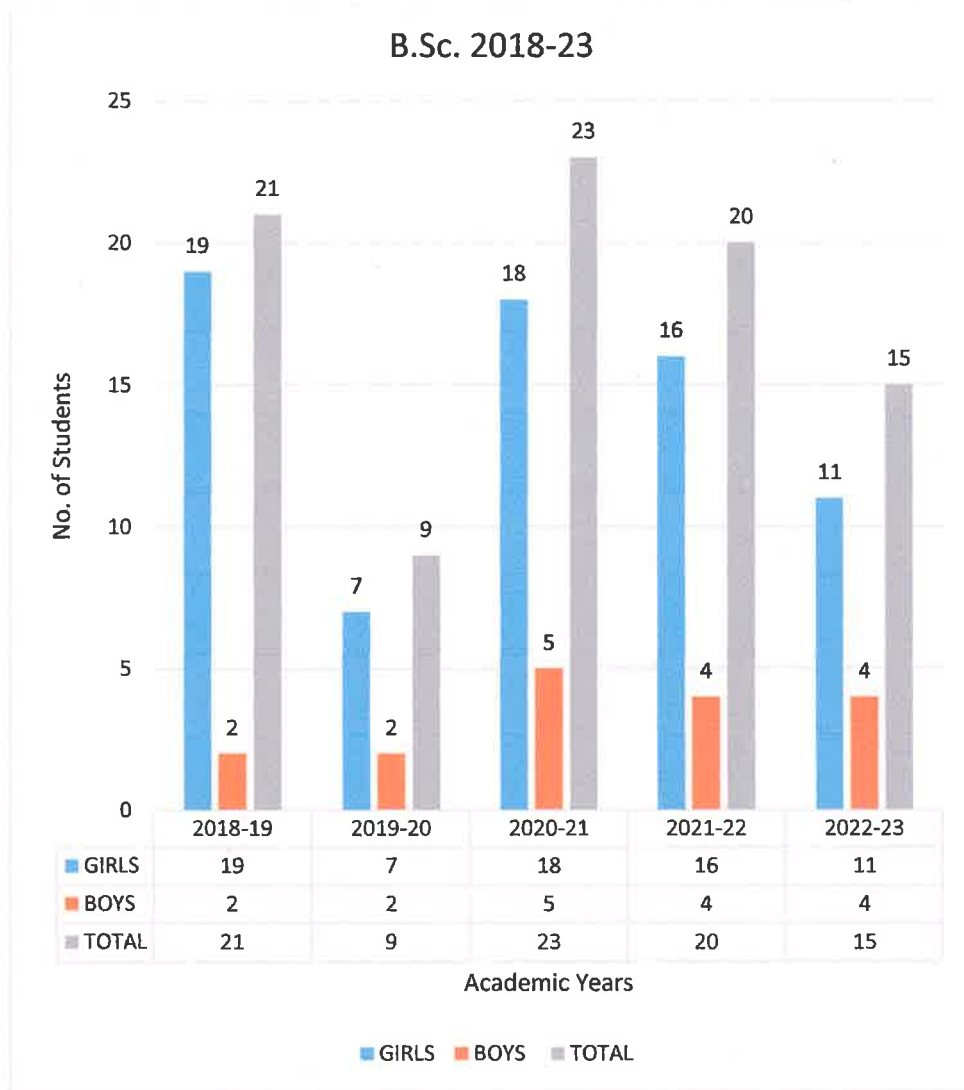

STUDENTS STRENGTH FOR B.Sc.

Total number of students which took admission from the session 2018-23 was 88 out of which girls were 71 which is 80.6% of total admissions

20

डॉ० सुभाष चन्द्र श्रीवास्तवा
प्रचार्य
दयानन्द बहुरावों प्रौ० जी० कॉलेज
बहुरावों, रायबरेली

Meg
Principal
SRI KRISHNA DUTTI ACADEMY
2D/HS-1, Vrindavan Yojana
Raibareilly Road, Lucknow