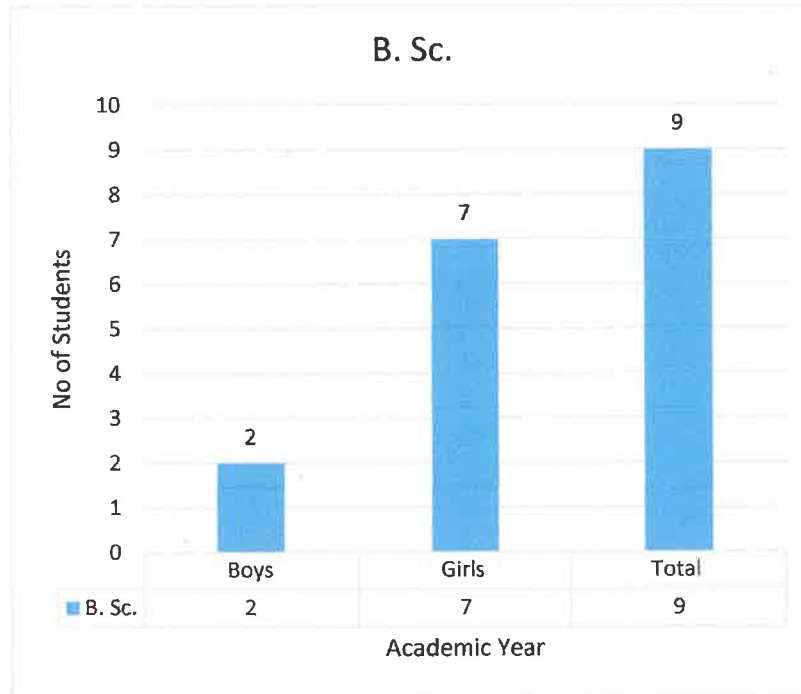

Session: 2019 – 20

Session 2019-20				
	Boys	Girls	Total	Percentage of Girls
B. Sc.	2	7	9	77.8

Graphical Representation of Gender Audit

In the session 2019-20, the total number of students admitted in B.Sc were 9 out of which total number of girls was 7 and % of girls with respect to total number of students was 77.8%

डॉ० सुभाष चन्द्र श्रीवास्तव
प्रधानाचार्य
दयानन्द बहुमुखी पीठ उच्च कालेज
बलरामपुर, रायचूरही

Principal
SRI KRISHNA DUTT ACADEMY
2D/HS-1, Vrindavan, Mathura