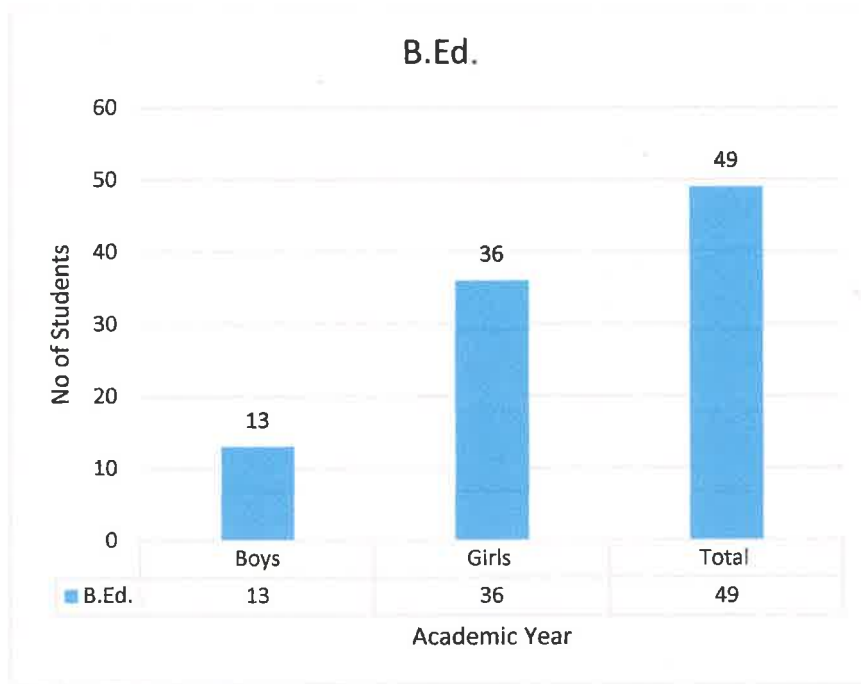

Session: 2022 – 23

Session 2022-23				
	Boys	Girls	Total	Percentage of Girls
B.Ed.	13	36	49	73.5

Graphical Representation of Gender Audit

In the session 2022-23, the total number of students admitted in B.Ed were 49 out of which total number of girls was 36 and % of girls with respect to total number of students was 73.5%

डॉ० सुभाष चंद्र श्रीवास्तव
प्रधान
दयानन्द स्नातकोत्तर शिक्षण संस्थान
रायपुरी, रायपुरी

Principal
SRI KRISHNA DUTT ACADEMY
2D/HS-1, Vrindavan Yojana
Raibareilly Road. Raibareilly