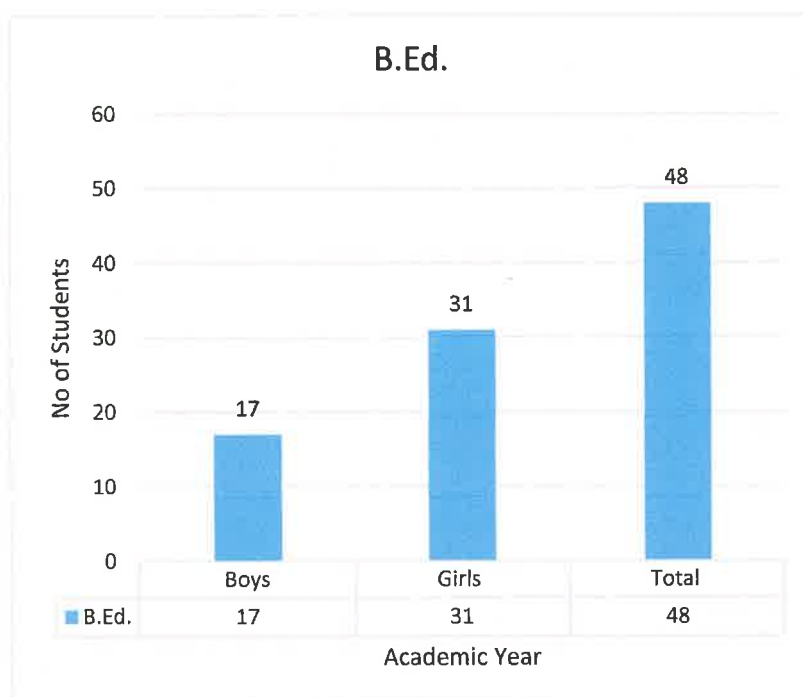

In the session 2018-19, the total number of students admitted in B.Sc were 21 out of which total number of girls was 19 and % of girls with respect to total number of students was 90.4%

डॉ० सुभाष चन्द्र श्रीवास्तव
प्राचार्य
दशानन्द बछरावों पी० जी० कॉलेज
बछरावों, रायबरेली

Appendix 1

20
डॉ० सुभाष चन्द्र शीवास्ती
प्रधान
दयानन्द बहुमुखी पीठ जी० कारेंज
राजराय, रायबरेली

Principal
SRI KRISHNA DUTT ACADEMY
2D/HS-1, Vrindavan Yojana
Raibareilly Road, Lucknow

Session: 2019 – 20

Session 2019-20				
	Boys	Girls	Total	Percentage of Girls
B.Ed.	17	31	48	64.6