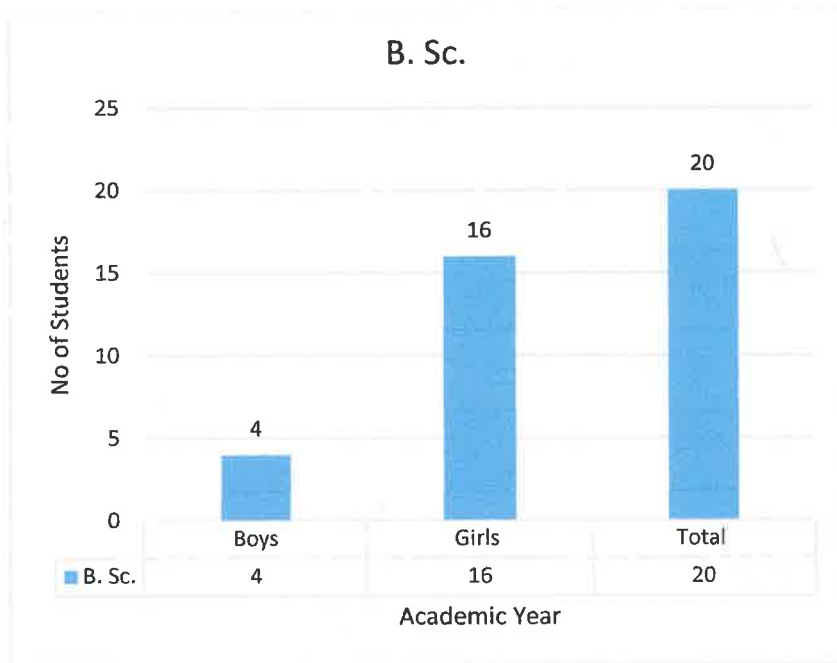

Session: 2021 – 22

Session 2021-22				
	Boys	Girls	Total	Percentage of Girls
B. Sc.	4	16	20	80

Graphical Representation of Gender Audit

In the session 2021-22, the total number of students admitted in B.Sc were 20 out of which total number of girls was 16 and % of girls with respect to total number of students was 80%

डॉ० सुभाष चन्द्र श्रीवास्तव
प्रमुख
दयानन्द कल्याण पीठ जी० काशी
बलरावी, रायबरेली

Principal
SRI KRISHNA DUTT ACADEMY
2D/HS-1, Vrindavan Yojana
Raibareilly Road, Lucknow