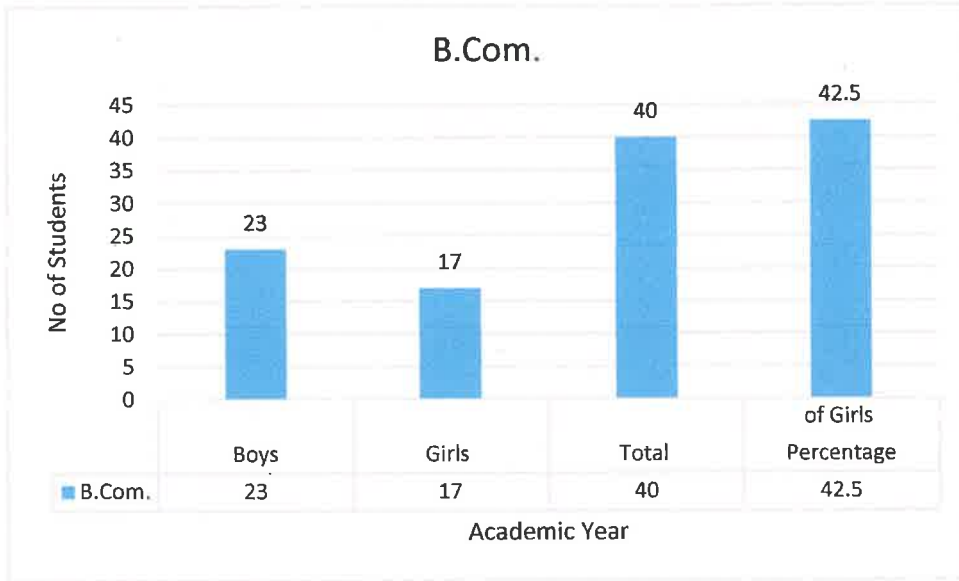

Session: 2021 – 22

Session 2021-22				
	Boys	Girls	Total	Percentage of Girls
B.Com.	23	17	40	42.5

Graphical Representation of Gender Audit

In the session 2021-22, the total number of students admitted in B.Com were 40 out of which total number of girls was 17 and % of girls with respect to total number of students was 42.5%

डॉ० सुभाष चन्द्र शीवास्त्रवा
प्रचारक
दयानन्द बठेसारी जी० जी० कालेज
बठेसारी, रायबरेली

Principal
SRI KRISHNA BUTT ACADEMY
2D/HS-1, Vrindavan Yojana
Raibareilly Road, J. P. S.