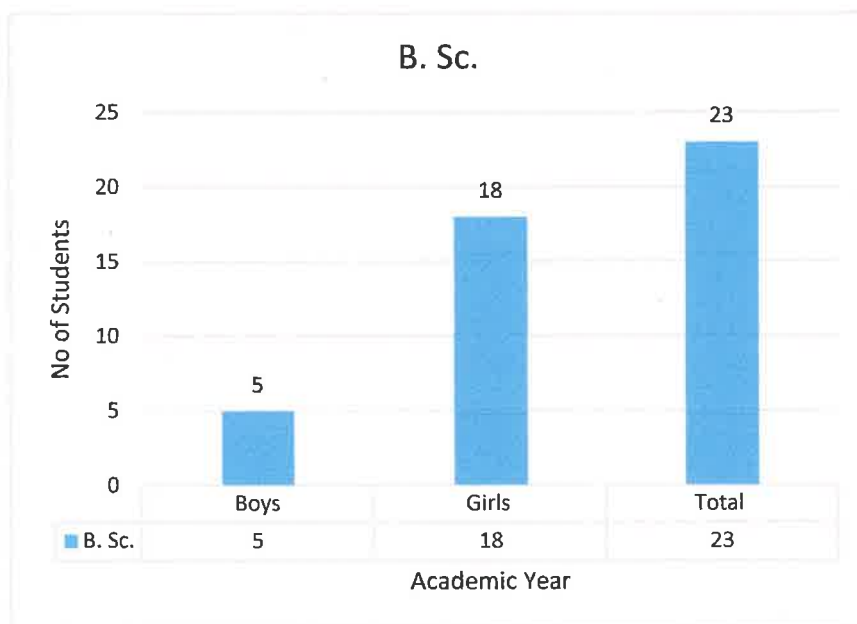

Session: 2020 – 21

Session 2020-21				
	Boys	Girls	Total	Percentage of Girls
B. Sc.	5	18	23	78.3

Graphical Representation of Gender Audit

In the session 2020-21, the total number of students admitted in B.Sc were 23 out of which total number of girls was 18 and % of girls with respect to total number of students was 78.3%

2020
डॉ० सुनील कुमार श्रीवास्तव
प्रचारक
दयानन्द कलाशाला वी० जी० कॉलेज
बड़पत्तियाँ, रायबरेली

Principal
SRI KRISHNA DUTT ACADEMY
2D/HS-1, Vrindavan Vrindavan
University Road