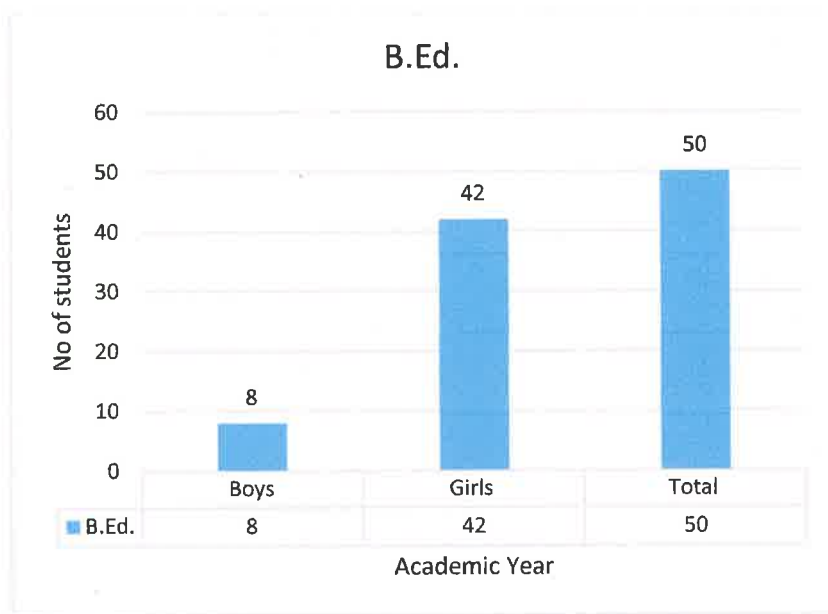

SRI KRISHNA DUTT ACADEMY
2D/HS-1, Vrindavan Yojana
Raibareilly Road, Lucknow

Session: 2021 – 22

Session 2021-22				
	Boys	Girls	Total	Percentage of Girls
B.Ed.	8	42	50	84

Graphical Representation of Gender Audit