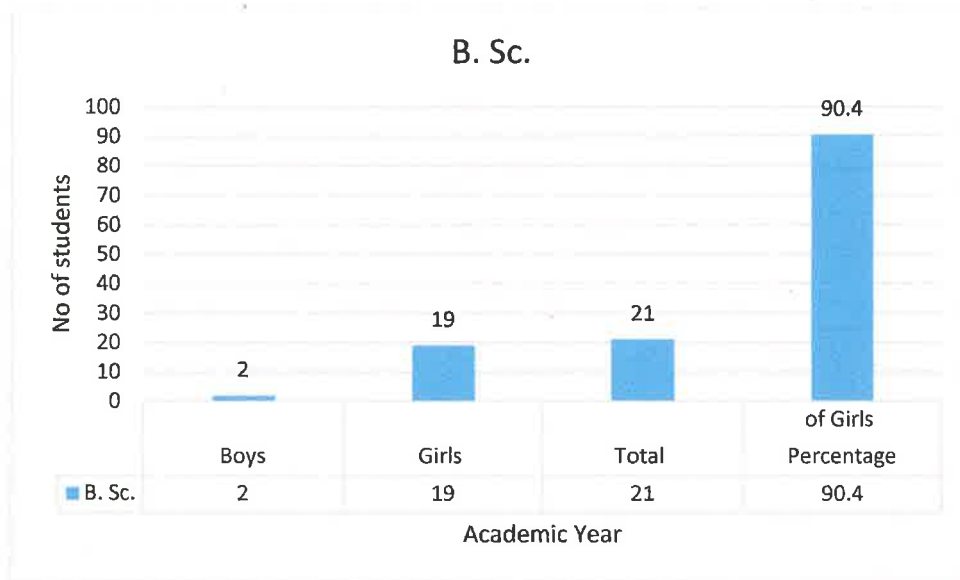

Principal
SRI KRISHNA DUTT ACADEMY
2D/HS-1, Vrindavan Yojana
Raibareilly Road, Lucknow

Session: 2018 – 19

Session 2018 -19				
	Boys	Girls	Total	Percentage of Girls
B.Com.	17	10	27	37.0

In the session 2018-19, the total number of students admitted in B.Com were 27 out of which total number of girls was 10 and % of girls with respect to total number of students was 37.0%

Principal
SRI KRISHNA DUTT ACADEMY
2D/HS-1, Vrindavan Yojana
Raibareilly Road, Lucknow

Session: 2018 – 19

Session 2018 -19				
	Boys	Girls	Total	Percentage of Girls
B. Sc.	2	19	21	90.4

Graphical Representation of Gender Audit

In the session 2018-19, the total number of students admitted in B.Sc were 21 out of which total number of girls was 19 and % of girls with respect to total number of students was 90.4%

डॉ० सुभाष चन्द्र श्रीवास्तव
प्राचार्य
दशानन्द बछरावों पी० जी० कॉलेज
बछरावों, रायबरेली