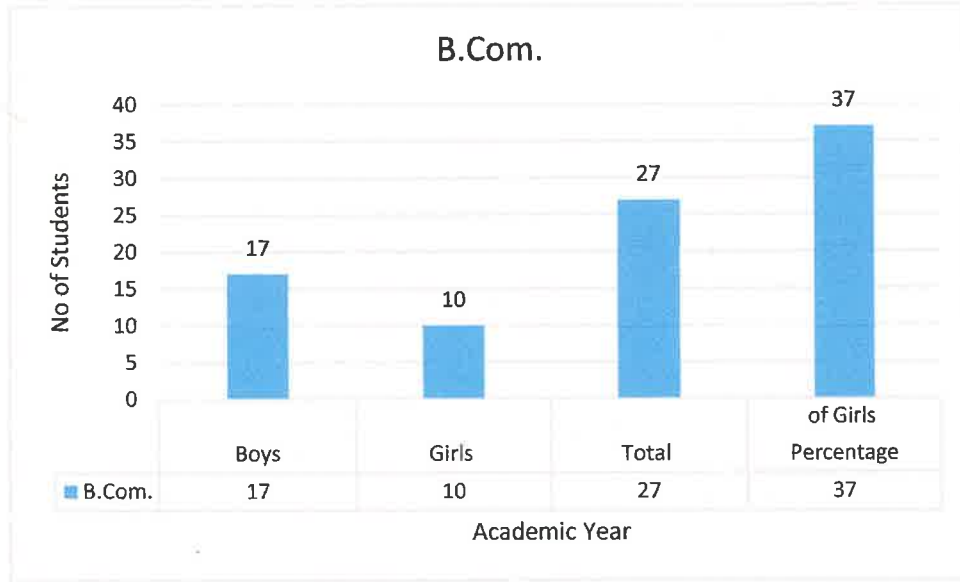

Session: 2018 – 19

Session 2018 -19				
	Boys	Girls	Total	Percentage of Girls
B.Ed.	13	37	50	74

Graphical Representation of Gender Audit

In the session 2018-19, the total number of students admitted in B.Ed were 50 out of which total number of girls was 37 and % of girls with respect to total number of students was 74%

Principal
SRI KRISHNA DUTT ACADEMY
2D/HS-1, Vrindavan Yojana
Raibareilly Road, Lucknow

Session: 2018 – 19

Session 2018 -19				
	Boys	Girls	Total	Percentage of Girls
B.Com.	17	10	27	37.0

In the session 2018-19, the total number of students admitted in B.Com were 27 out of which total number of girls was 10 and % of girls with respect to total number of students was 37.0%