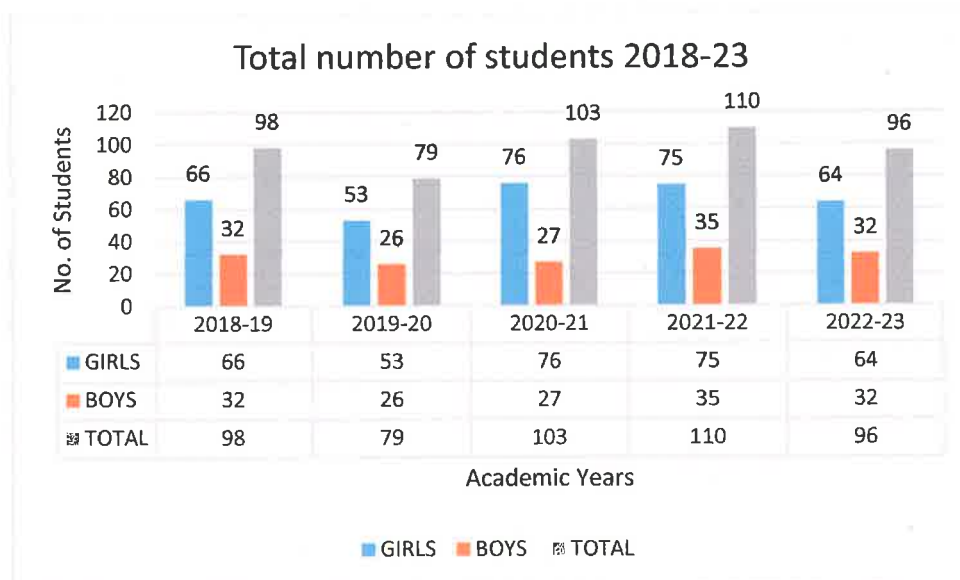

TOTAL STRENGTH OF THE COLLEGE

Total number of students 2018-23					
	2018-19	2019-20	2020-21	2021-22	2022-23
GIRLS	66	53	76	75	64
BOYS	32	26	27	35	32
TOTAL	98	79	103	110	96

The table shows year wise gender classification of male and female strength of students and the total number of admissions in the college. It appears that since the years 2018-2023 the percentage of gender classification concerning the male and female students is varied. The bar graph and tabular form vividly give the idea that girl student strength is increased and not lagging behind when compared to boy students. The Graph show important data of year wise gender classification.

डॉ० सुभाष चन्द्र श्रीवास्तव
प्राचार्य
दयानन्द ब्रह्मचारी पीठ जी० कॉलेज
ब्रह्मचारी, रायबरेली

Principal
SRI KRISHNA DUTT ACADEMY
2B/HS-1, Vrindavan Yojana
Raibareilly Road, Lucknow