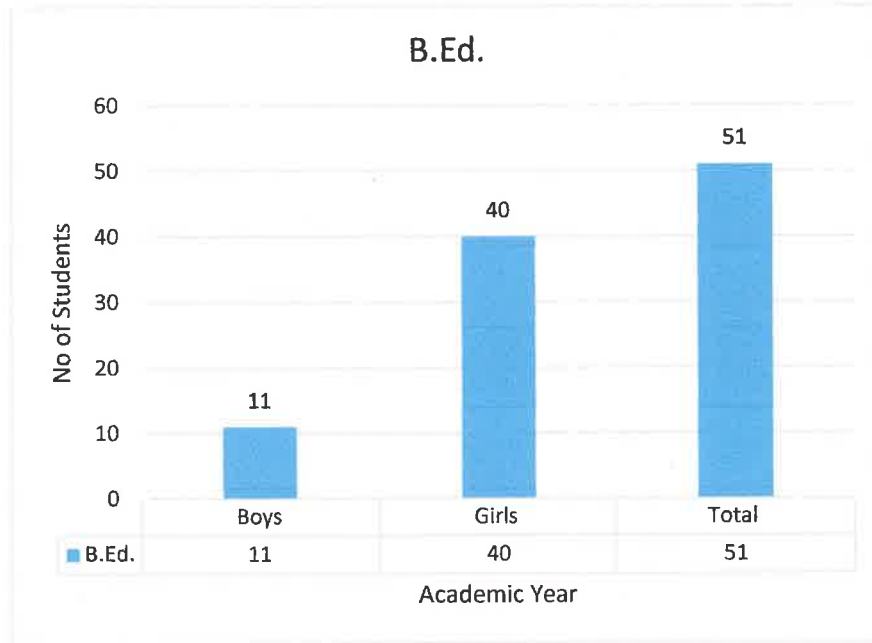

Session: 2020 – 21

Session 2020-21				
	Boys	Girls	Total	Percentage of Girls
B.Ed.	11	40	51	78.4

Graphical Representation of Gender Audit

In the session 2020-21, the total number of students admitted in B.Ed were 51 out of which total number of girls was 40 and % of girls with respect to total number of students was 78.4%