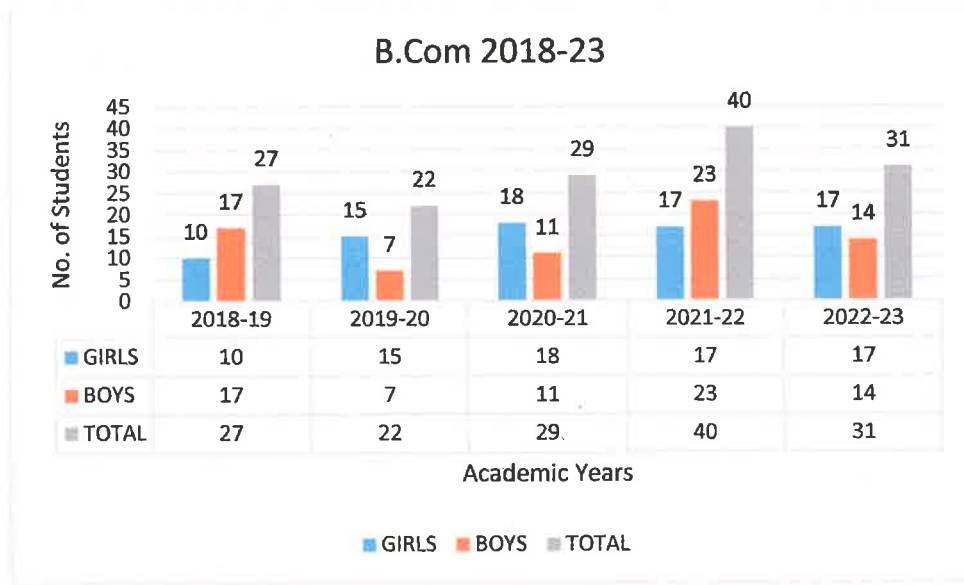

STUDENTS STRENGTH FOR B.Com.

Total number of students which took admission from the session 2018-23 was 149 out of which girls were 77 which is 51.6% of total admissions.

डॉ० सुभाष कुमार श्रीवास्तव
प्रिन्सिपल
दयानन्द ब्रह्मसर्वा पी० जी० कॉलेज
बछरावो, रायबरेली

Principal
SRI KRISHNA DUTT ACADEMY
2D/HS-1, Vrindavan Yojana
Raibareilly Road, Lucknow