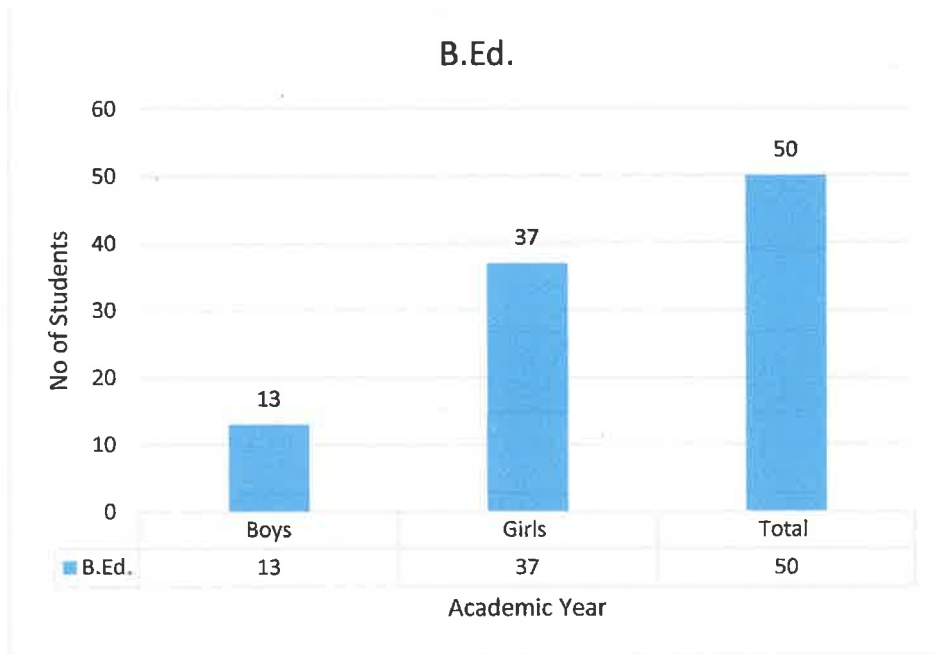

Session: 2018 – 19

Session 2018 -19				
	Boys	Girls	Total	Percentage of Girls
B.Ed.	13	37	50	74

Graphical Representation of Gender Audit

In the session 2018-19, the total number of students admitted in B.Ed were 50 out of which total number of girls was 37 and % of girls with respect to total number of students was 74%