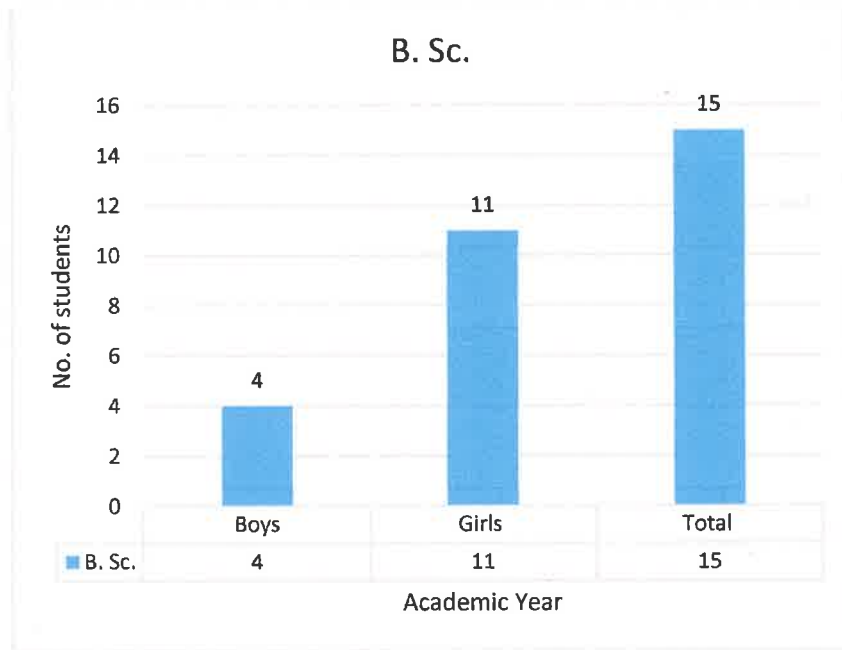

Session: 2022 – 23

Session 2022-23				
	Boys	Girls	Total	Percentage of Girls
B. Sc.	4	11	15	73.3

Graphical Representation of Gender Audit

In the session 2022-23, the total number of students admitted in B.Sc were 15 out of which total number of girls was 11 and % of girls with respect to total number of students was 73.3%

डॉ० सुभाष चंद्र श्रीवास्तवा
प्राचार्य
दयानन्द बहुमुखी पीठ जी० कालेज
बछरावाँ, रायबरेली

Principal
SRI KRISHNA DUTT ACADEMY
2D/HS-1, Vrindavan Yojana
Raibareilly Road, I...