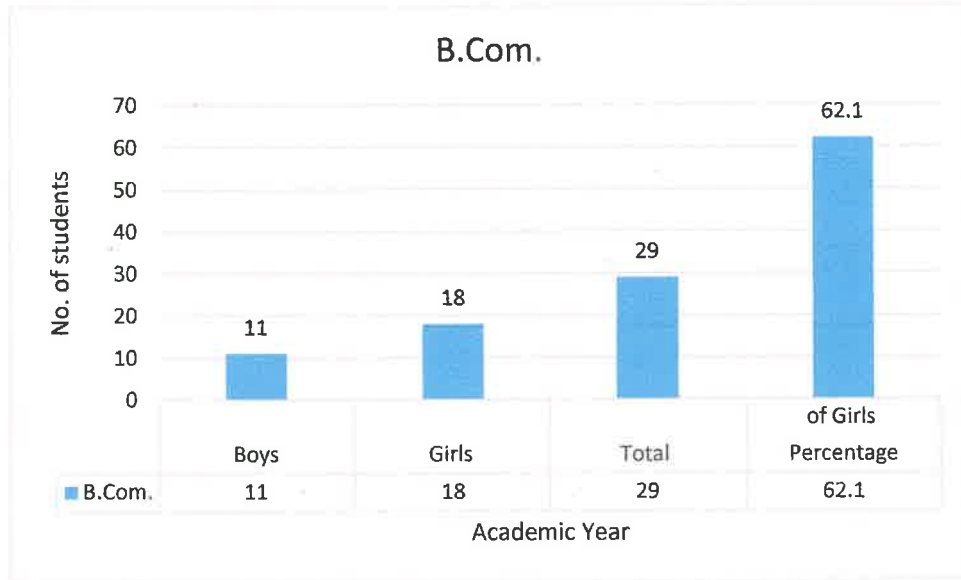

Session: 2020 – 21

Session 2020-21				
	Boys	Girls	Total	Percentage of Girls
B.Com.	11	18	29	62.1

Graphical Representation of Gender Audit

In the session 2020-21, the total number of students admitted in B.Com were 29 out of which total number of girls was 18 and % of girls with respect to total number of students was 62.1%

श्री 0 सुभाष कर्मा श्रीवास्तवा
प्राचार्या
दयानन्द प्रज्ञापीठ (गैर-जी) कॉलेज
बलरामपुरी, रायबरेली

Principal
SRI KRISHNA DUTT ACADEMY
2D/HS-1, Vrindavan Yojana
Raibareilly Road, Raibareilly